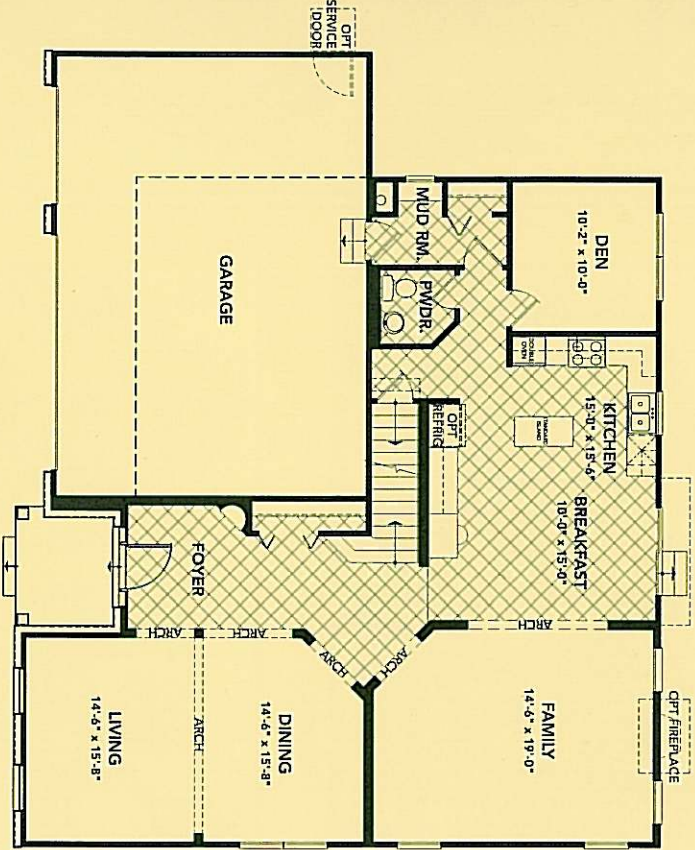

PLAN 2800

THE TURNBERRY

2,866 SQ. FT.

FIRST FLOOR

SECOND FLOOR

3304 MONTEREY LANE • WADSWORTH, IL 60093 • 630.281.4730 • JLAWRENDEHHOMES.COM
 Specific designs, specifications, features, materials and prices are subject to change without notice. Room dimensions are approximate and may vary depending on residence selected. Depicted floor plans, landscaping and exterior styling are only an artist's interpretation.

THE TURNBERRY

PLAN 2800

ELEVATION A

ELEVATION B

ELEVATION C