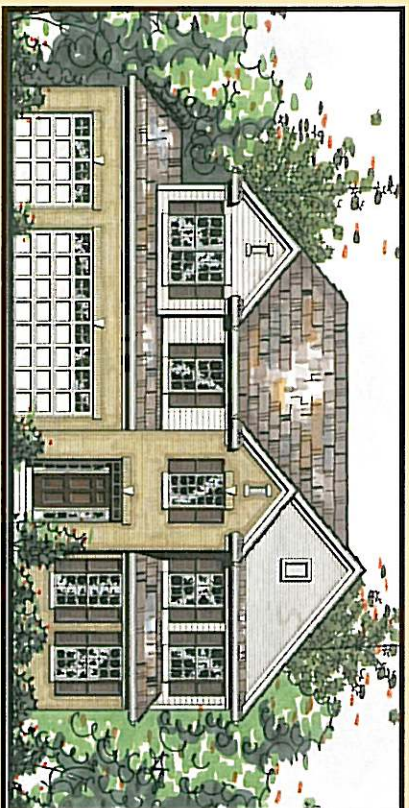

PLAN 2800

THE TURNBERRY

2,866 SQ. FT.

FIRST FLOOR

SECOND FLOOR

3304 MONTEREY LANE • WADSWORTH, IL 60093 • 630.281.4730 • JLAWRENDEHHOMES.COM
 Specific designs, specifications, features, materials and prices are subject to change without notice. Room dimensions are approximate and may vary depending on residence selected. Depicted floor plans, landscaping and exterior styling are only an artist's interpretation.

THE TURNBERRY

PLAN 2800

ELEVATION A

ELEVATION B

ELEVATION C