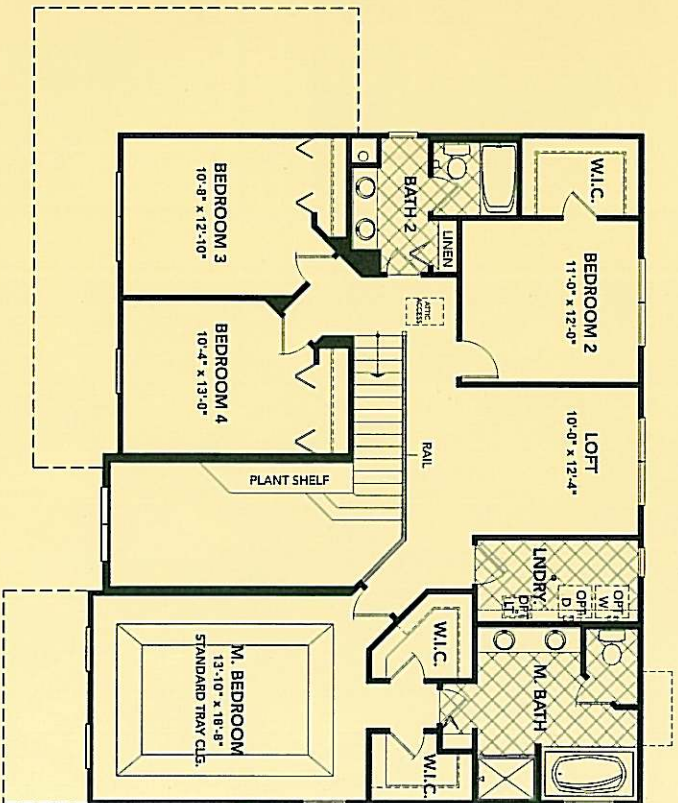

PLAN 2800

THE TURNBERRY

2,866 SQ. FT.

FIRST FLOOR

SECOND FLOOR

3304 MONTEREY LANE • WADSWORTH, IL 60093 • 630.281.4730 • JLAWRENDEHHOMES.COM
 Specific designs, specifications, features, materials and prices are subject to change without notice. Room dimensions are approximate and may vary depending on residence selected. Depicted floor plans, landscaping and exterior styling are only an artist's interpretation.

THE TURNBERRY

PLAN 2800

ELEVATION A

ELEVATION B

ELEVATION C