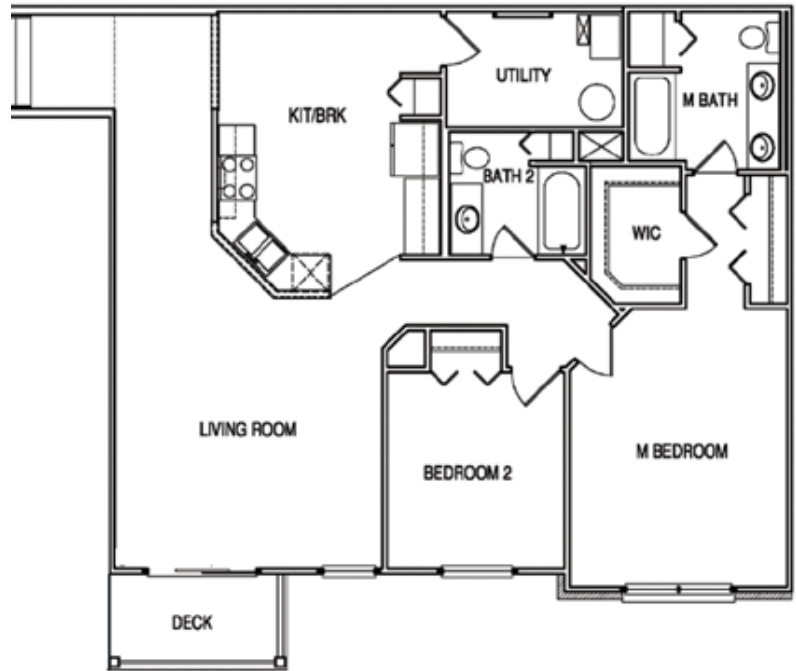

Sterling

Priced from $199,990

1,429 Sq.Ft., 2 Bedrooms, 2 Bathrooms, 1
Car Garage

Model Overview:

The neighborhood is new, yet there is an old-fashioned warmth about it. The streets are quiet and uncongested, yet are within minutes of everything that makes the city hum-downtown shops, theatres and dining, Lake Michigan, major sport venues, public transportation and so much more.

Included Features:

GE® gas range with sealed burners and self-clean oven
GE® microwave/hood combination above range
GE® multi-cycle, Energy Star® dishwasher
Merillat® 36" maple cabinetry w/roll-out trays & crown molding
Formica® laminate countertops
Easy-care, no-wax sheet vinyl flooring
Extra-deep, stainless steel sink w/Moen® Salora® chrome faucet
In-Sink-Erator® 1/3 hp food disposer
Pantry in every home

Kitchen Features

Bathroom Features

Master bath with double-bowl, European height vanity
Merillat® vanity cabinets w/cult. marble top & integral sink
Moen® Eva™ chrome faucets
Oversized mirror above vanity
Sterling® easy-care tub and shower surrounds with tiled look
Easy-care, no-wax sheet vinyl flooring in all baths
9' ceiling on main level
6-panel Colonist doors and trim

Schlage® door hardware & Sea Gull Lighting® in brushed nickel
(CAT-5e) Telephone jack in kitchen and master bedroom
(RG6) Cable television jack in living room & master bedroom
Wall-to-wall Mohawk® Scotchguard™ carpet w/6 lb.1/2" rebond pad
Easy-care, no-wax sheet vinyl flooring
Spacious walk-in closets, per plan
Lennox® 13 SEER central air conditioning
Lennox® energy-efficient furnace with gas-forced air heating
Glass-lined, automatic, 40-gallon water heater
Honeywell® digital, programmable thermostat
Lennar® 2-10 warranty
Attached one-car garage
Garage door opener with two transmitters
25-year warranty, fiberglass roof shingles
Low-maintenance vinyl siding and brick, per elevation
Tyvek® air infiltration barrier wrap
Insulated front door
Exterior lighting package